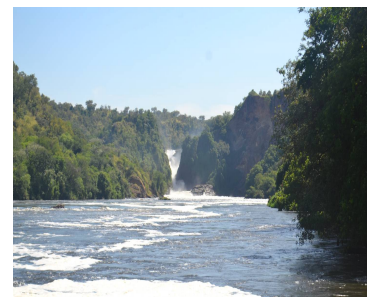

### Day 1 : Transfer to Murchison falls and visit top of the falls

An early departure – but well worth it! After breakfast, your guide will pick you up and get on your way up north to Murchison Falls National Park. You will have a stopover at Ziwa Rhino sanctuary. You will then proceed to Migyera for lunch and later proceed to Murchison falls for a visit to the top of the falls. Dinner and overnight at lodge.

### Day 2 : Game drive and a Boat cruise on River Nile to the bottom of the falls.

After an early morning breakfast, You will go for a morning game drive. Later, you will drive to the lodge, freshen up and have lunch. After lunch you will go for a boat cruise on Victoria Nile where you will have the opportunity to view more animals such as hippos and Other activities this trip offers.

### **Day 3 : Latinya Farm Visit and Horse Riding**

After Morning breakfast, we will drive to Latinya Farm. While at the farm, you will have the opportunity to see beautiful exotic goats that reproduce in multiples, ostriches being bred and amazingly good-looking horses. You will be given the opportunity to get acquainted with the horses and there after, ride one of them. Transfer back to the lodge for refreshment, dinner and overnight.